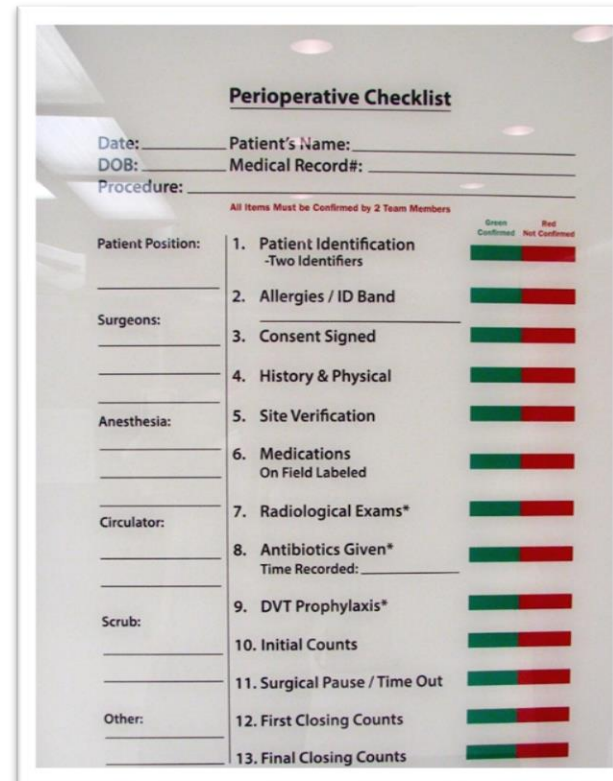

Hundreds of Images to Choose From

**Full Room example
with Glass Mural
example**

FORTRESS Finish Options

Custom Glass Accessories

Glass Panel Example

Custom Timeout Boards

Standard White Board

Perioperative Checklist
Example
(Customizable for End Users)