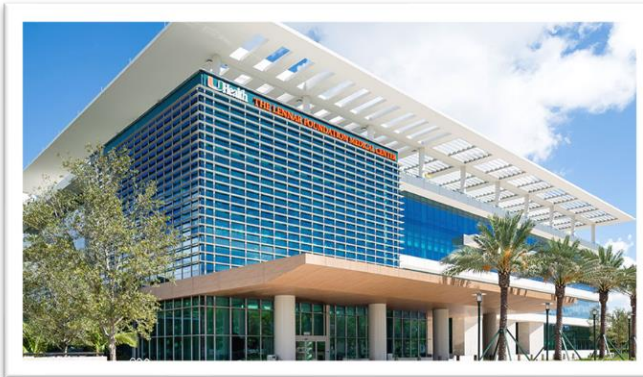

Stainless Steel Finish (Floor to Ceiling)

FORTRESS Stainless Finish

Stainless Steel Panel

Full Room Example with Miami Skyline Glass Mural

FORTRESS Finish Options

FORTRESS™
By mfPHD™

Custom Glass Murals

**Glass Panel
Example**